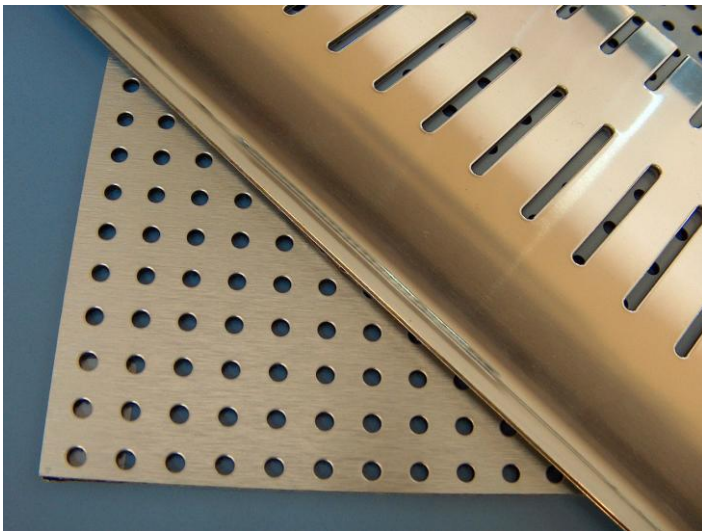

LOCATELLI

Punched Alucomposite panels – Pricelist 2012 ex works Monza , Italy

Material : Aluminium composite panel , not flammable , for interior application only .

Sheets sized mm 3050 x 1220 .

Punching design range : **max. 15 % open area percentage**

Front side **alu glossy** , back side alu raw , thickness mm 2.5 , price € /m2

Front side **alu brushed** , back side white , thickness mm 3.0 , price € /m2

More info : JIANGYIN LITAI ORNAMENTAL MATERIALS CO.LTD.